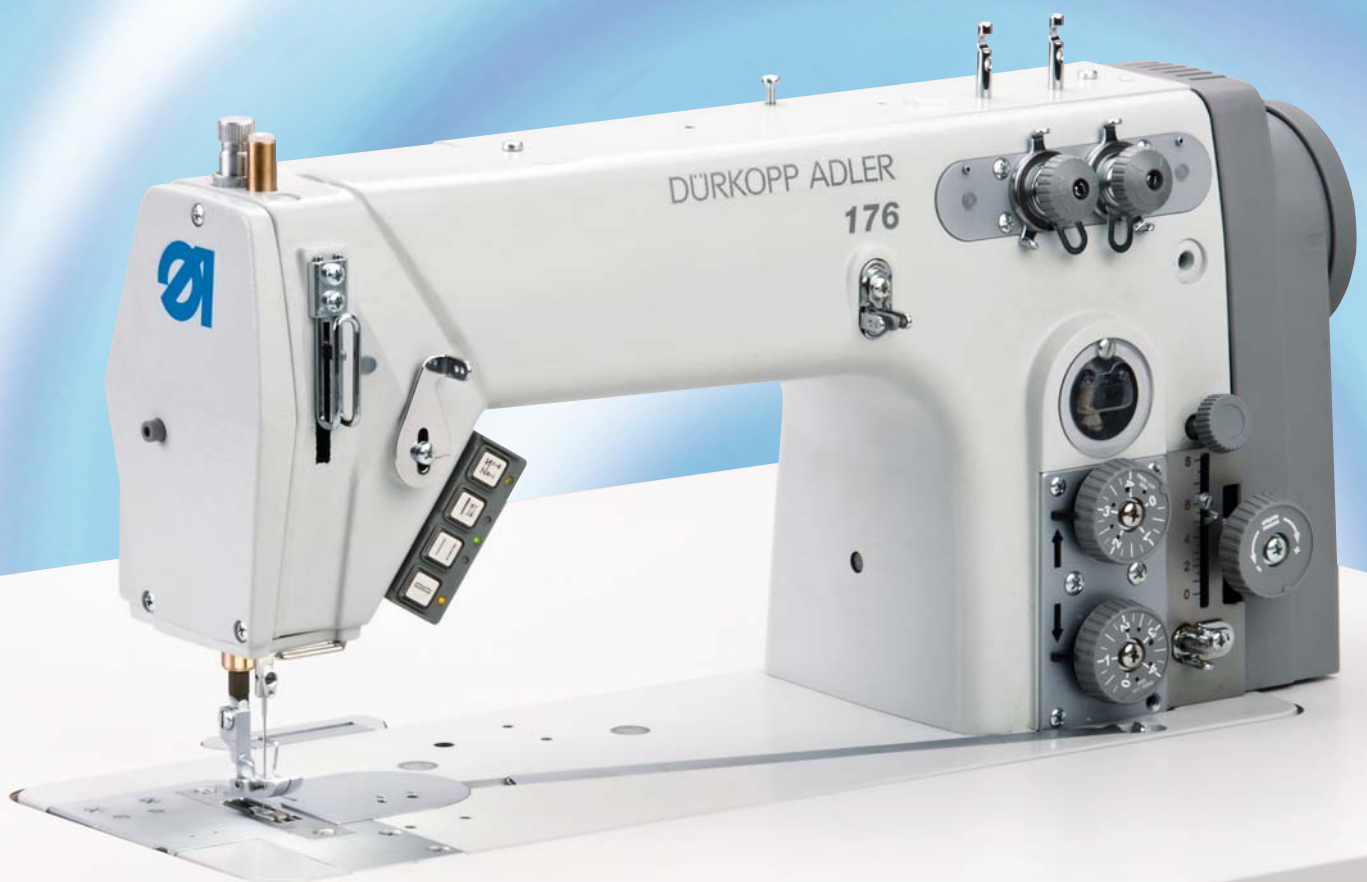

Einnadel-Doppelkettenstichmaschine
mit Differential-Untertransport

Single needle 2-thread chainstitch machine
with differential bottom feed

176